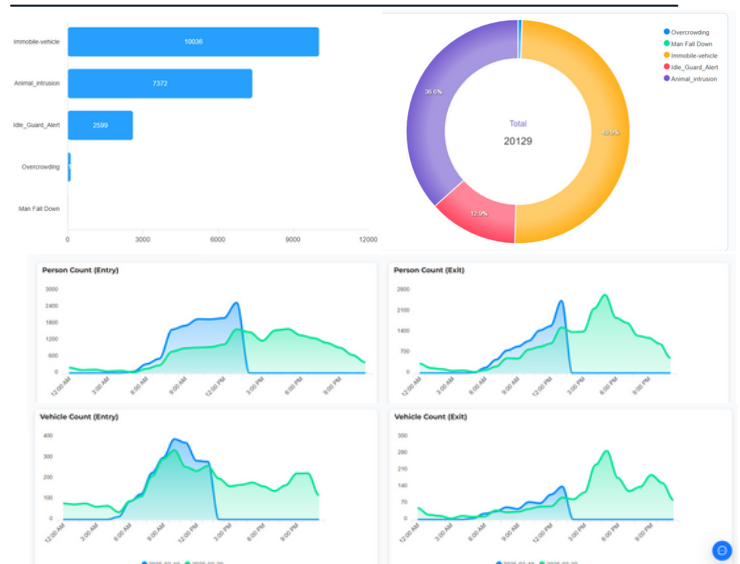

FEATURES

Customized Access
Leverage tailored dashboard features for efficient task execution and optimization

Real-time Insights
Utilize real-time dashboard data on people, movement, and vehicles to streamline workflow and boost productivity.

Peak Time Analysis
Identify activity peaks in properties for smoother operations and resource planning

Triggers & Alerts
Stay vigilant for real-time anomaly alerts, resolve promptly for optimal efficiency

Training Sessions
Benefit from tailored training sessions to maximize dashboard usage, enhance skills, and optimize role performance

USE CASE IMPLEMENTATION

Occupancy & Traffic Analytics

- Track **real-time footfall & vehicle flow** for optimized access control.
- Enhance workforce & visitor management with **automated entry/exit logs**.

Security & Compliance Automation

- **Unattended vehicle detection** prevents congestion & security risks.
- **Animal intrusion alerts** mitigate safety hazards & operational disruptions.
- **Guard inactivity detection** ensures 24/7 vigilance & accountability.

Proactive Risk Mitigation

- **Early fire detection** via smoke & heat anomaly tracking.
- **Man-down detection** in lobbies & corridors for rapid emergency response.
- **Overcrowding alerts** prevent bottlenecks & ensure compliance.
- **Wrong way driving detection** eliminates traffic hazards in parking zones.

DASHBOARD

For further information or to discuss how Assert AI can benefit your business, please contact us.